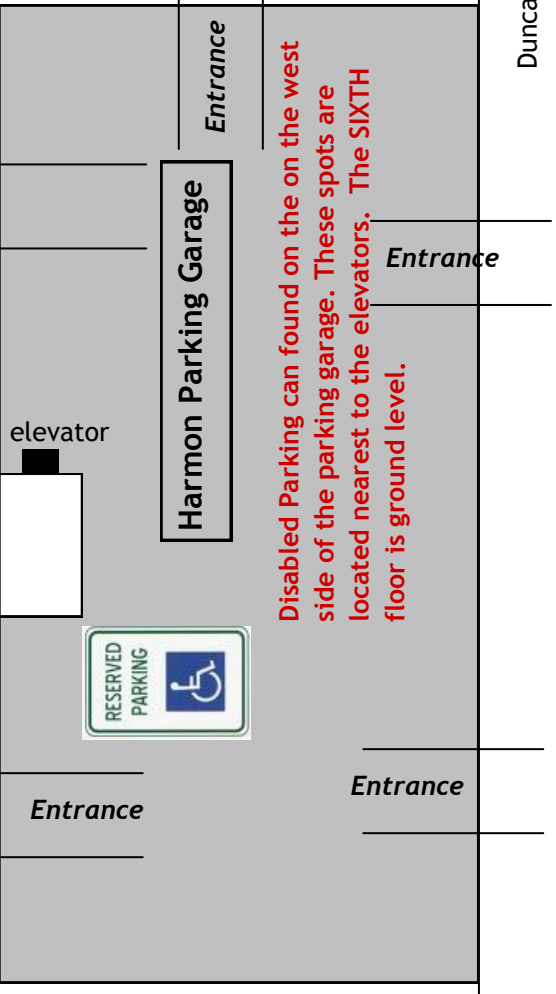

Walton College of Business

Enter Walker Hall on the first level. Proceed to the elevators on your left. Take the elevator to the second level. Exit the elevator to your left, and proceed outside. Once outside follow the sidewalk to your left to the Reynolds Center.

Enter the Reynolds Center and take the elevator to the 2nd floor. Exit the elevator and proceed down the hall. The SBTDC is located in Room 210.

Crosswalk

N. Harmon Ave

Crosswalk

Disabled Parking can found on the on the west side of the parking garage. These spots are located nearest to the elevators. The SIXTH floor is ground level.

W. William St.

Duncan Ave.