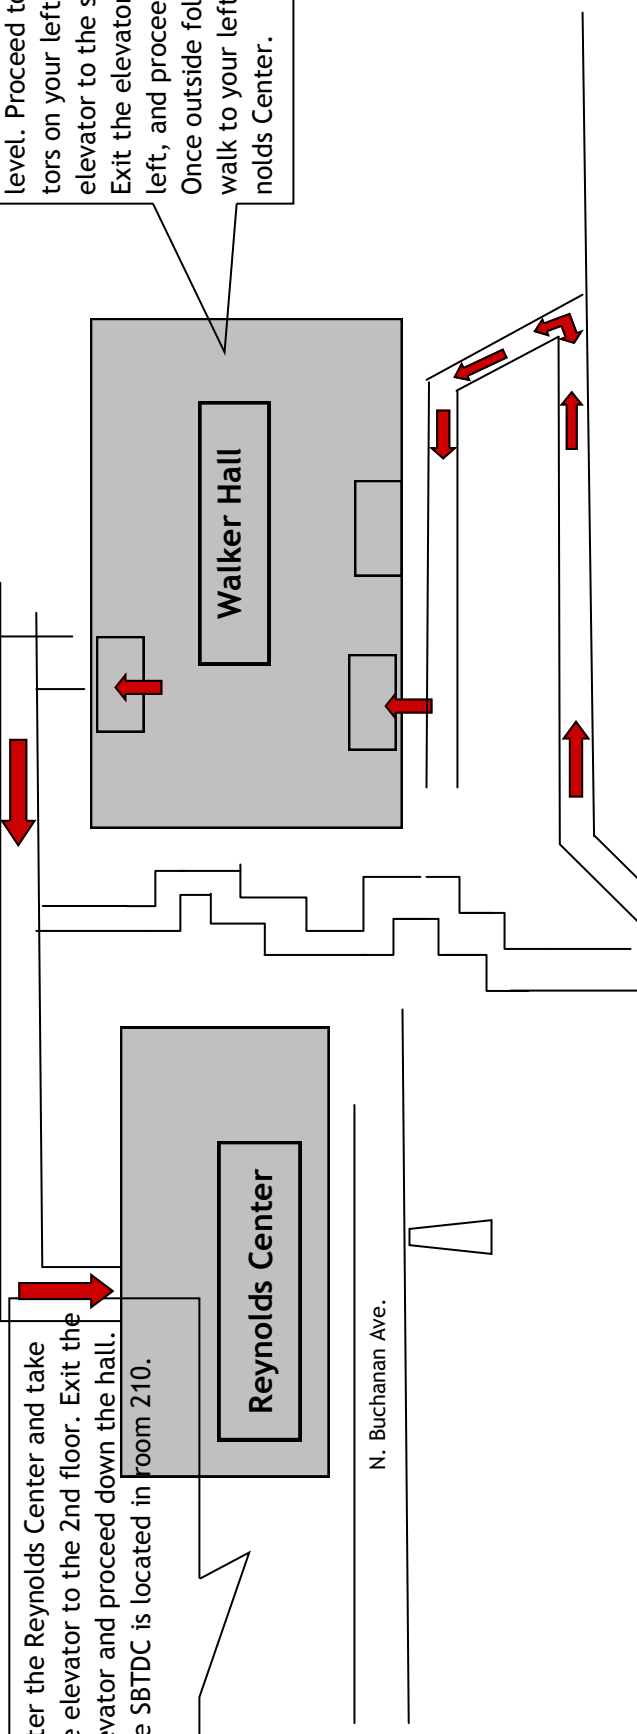

Walton College of Business

Enter Walker Hall on the first level. Proceed to the elevators on your left. Take the elevator to the second level. Exit the elevator to your left, and proceed outside. Once outside follow the sidewalk to your left to the Reynolds Center.

Enter the Reynolds Center and take the elevator to the 2nd floor. Exit the elevator and proceed down the hall. The SBTDC is located in Room 210.

Crosswalk

N. Harmon Ave

Crosswalk

Disabled Parking can found on the on the west side of the parking garage. These spots are located nearest to the elevators. The SIXTH floor is ground level.

W. William St.

Duncan Ave.