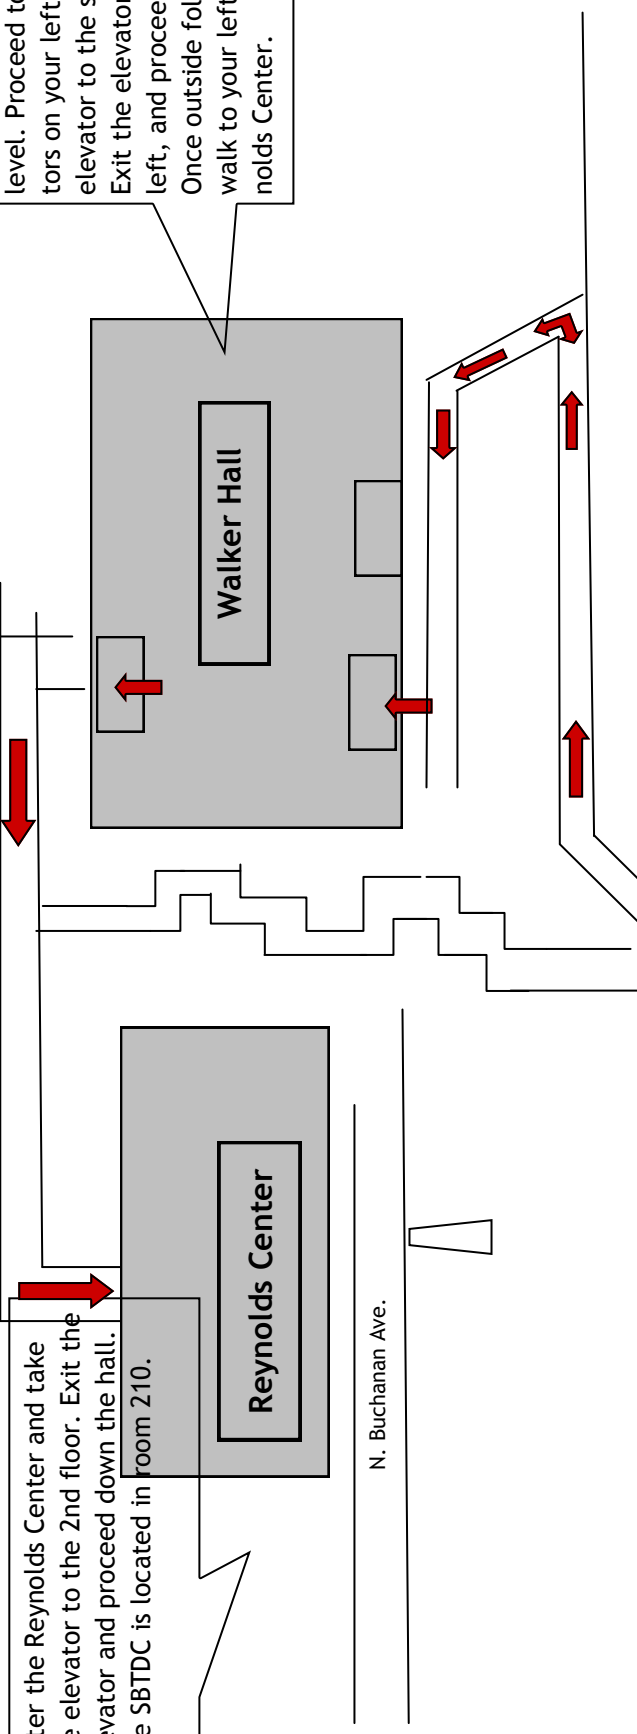

Walton College of Business

Enter Walker Hall on the first level. Proceed to the elevators on your left. Take the elevator to the second level. Exit the elevator to your left, and proceed outside. Once outside follow the sidewalk to your left to the Reynolds Center.

Enter the Reynolds Center and take the elevator to the 2nd floor. Exit the elevator and proceed down the hall. The SBTDC is located in Room 210.

Walker Hall

Reynolds Center

N. Buchanan Ave.

N. Harmon Ave

Crosswalk

W. William St.

elevator

Harmon Parking Garage

Entrance

Disabled Parking can found on the on the west side of the parking garage. These spots are located nearest to the elevators. The SIXTH floor is ground level.

Entrance

Entrance

Entrance

Duncan Ave.